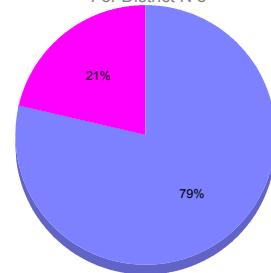

Goal, New, Dropped, Gain/Loss

Comparison of Membership Gain/Loss

Current Year Compared to the Previous Year

Gender Comparison 2010-2011

For District N 3

Oct/Nov/Dec

■ Male ■ Female