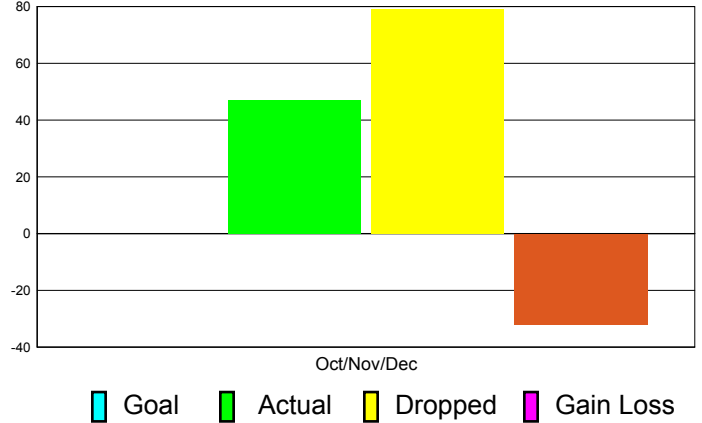

Membership Results 2011-2012

Goal, New, Dropped, Gain/Loss